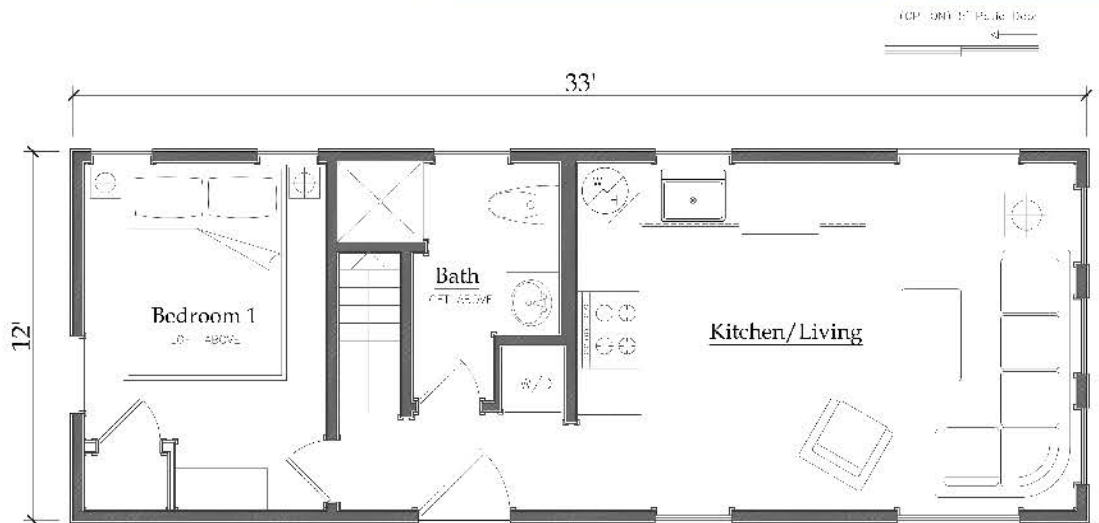

TUMBLEWEED

Dimensions: 12'x33'
Square Feet: 396 SF
+ Loft

The Tumbleweed is a great place for families and friends to relax and unwind. Designed for those seeking more tucked-away access to the loft, the Tumbleweed is a cozy yet streamlined cabin that is equally suited for weekend or full-time use. Highlights include a laundry nook, built-in storage spaces, a full kitchen and a softly carpeted loft, safe for both children and adults. These features all work together to create a backdrop for enjoying life and making memories.

FEATURES

- Maintenance-free siding
- Steel metal roof
- All-wood interiors
- Custom interior stain packages
- Durable vinyl plank flooring
- Residential-grade appliances
- Master bedroom with room for a queen bed
- Loft above bedroom and bathroom
- Straight-run staircase with storage below
- Washer/Dryer Hookups
- Option for front or side entry